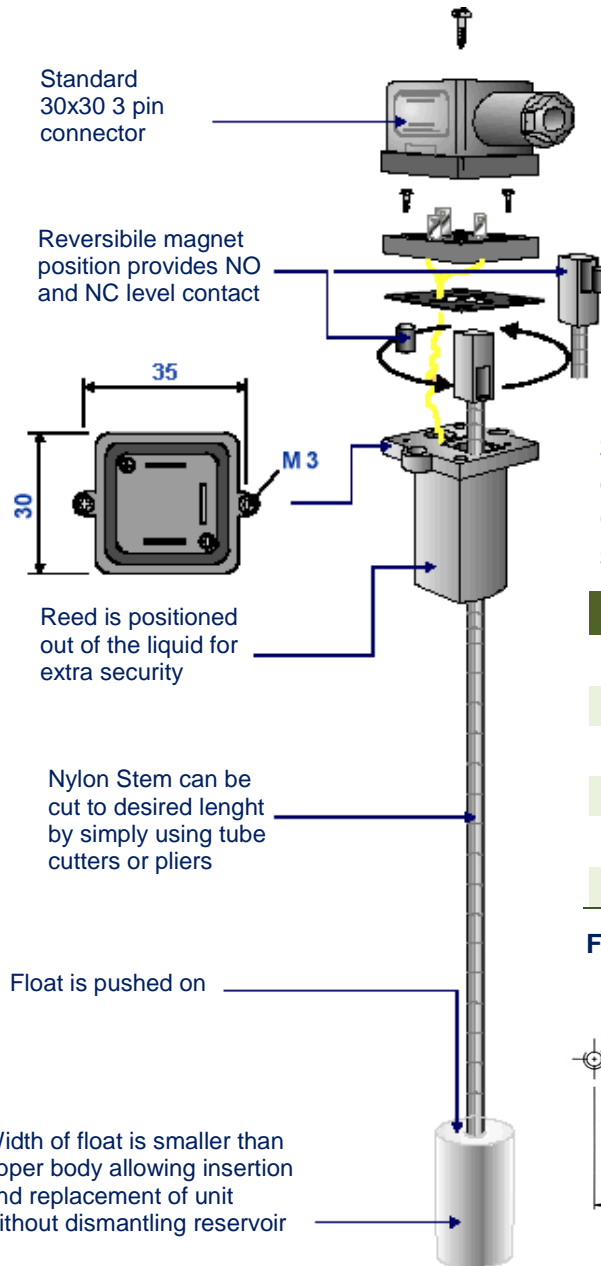

CHARACTERISTICS:

- TEMPERATURE RANGE: -10°C TO + 80°C
- MAX. COMMUTABLE POWER: 50 W
- MAX. CURRENT: 1 A
- MAX. VOLTAGE: 220 VAC

FLUID LEVEL SWITCH SAMBA

Description:

The Samba is a low cost Level Switch specifically designed to reduce installation and replacement times.

Note:

Samba Level Switches are supplied complete with Float but without Top Connector which should be ordered separately.

Part. No.	DESCRIPTION
1655582	NO Switch + Float
1655583	NC Switch + Float
1655590	NO – NC Switch + Float
6770063	Separate Float
0014452	M3 screw
0039976	Top connector

Fixing diagram

Distributor info: