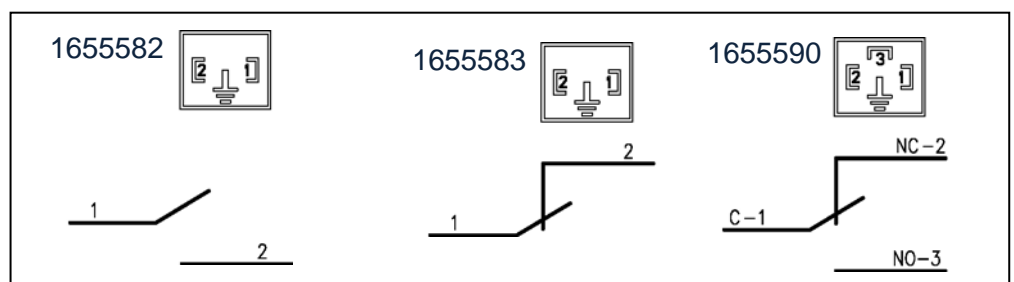

Fixing diagram