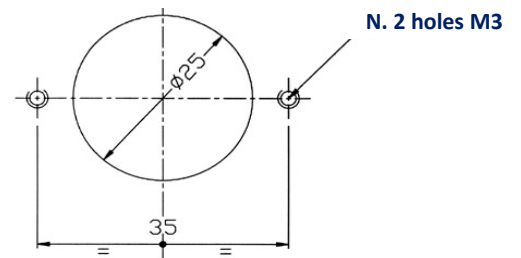

Fixing diagram