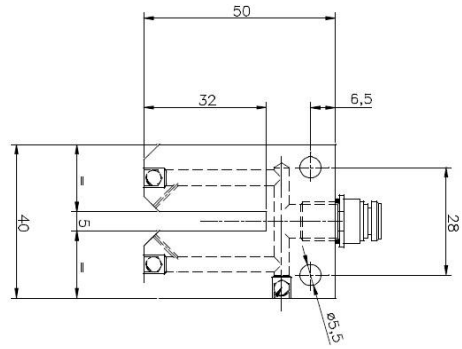

BAND SAW NOZZLE

Inlets
1

Outlets
3

Part No.
1524486