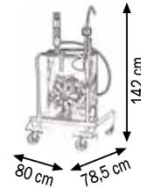

PPO PUMP KITS 3134656

Wheeled oil kit suitable for drums of 180-220 l

Composed by:

0400741	Air-operated oil pump ratio=5:1 28 l/min
1527181	4-wheels trolley
1527063	1SC 1/2" hose M-F 3,0 m length
1527050	Oil digital dispensing nozzle

OIL KIT 3134657

Wheeled oil kit suitable for drums of 180-220 l

Composed like Part Number 3134656 but with:

Part Number 0400738 Air-operated oil pump ratio= 3:1 30 l/min

PPO PUMP KIT 3134658

Wheeled oil kit suitable for drums of 180-220 l

Composed by:

0400741	Air-operated oil pump ratio=5:1 28 l/min
1527182	4-wheels trolley
1527063	1SC 1/2" hose M-F 3,0 m length
1527050	Oil digital dispensing nozzle

OIL KIT 3134659

Wheeled oil kit suitable for drums of 180-220 l

Composed like Part Number 3134658 but with:

Part Number 0400738 Air-operated oil pump ratio= 3:1 30 l/min

PPO PUMP KIT 3134660

Wheeled oil kit suitable for drums of 180-220 l

Composed by:

0400741	Air-operated oil pump ratio=5:1 28 l/min
1527182	4-wheels trolley
1527064	1SC 1/2" hose F-F 1,5 m length
1527056	Hose reel with 1SC 1/2" hose 10,0 m length
1527050	Oil digital dispensing nozzle

OIL KIT 3134661

Wheeled oil kit suitable for drums of 180-220 l

Composed like Part Number 3134660 but with:

Part Number 0400738 Air-operated oil pump ratio= 3:1 30 l/min