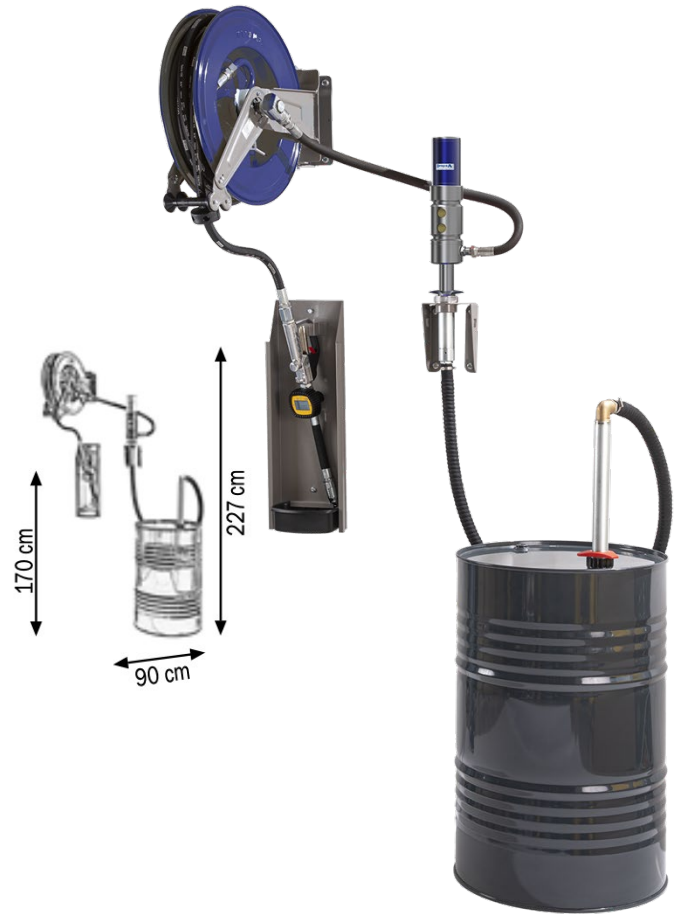

Composed like Part Number 3134658 but with:

Part Number 0400738 Air-operated oil pump ratio= 3:1 30 l/min

**PPO PUMP KIT 3134660**

Wheeled oil kit suitable for drums of 180-220 l

Composed by:

0400741	Air-operated oil pump ratio=5:1 28 l/min
1527182	4-wheels trolley
1527064	1SC 1/2" hose F-F 1,5 m length
1527056	Hose reel with 1SC 1/2" hose 10,0 m length
1527050	Oil digital dispensing nozzle

**OIL KIT 3134663**

Wall-fixing oil kit for drums of 180–220 l

Composed like Part Number 3134665 but with:

Part Number 0400741 Air-operated oil pump ratio=5:1 28 l/min

**PPO PUMP KITS 3134666**

Wall-fixing HIGH DELIVERY oil kit for drums of 180–220 l and tanks of 700-1000 l

Composed by:

0400733	Air-operated oil pump ratio=3:1 40 l/min
1527052	Wall-fixing bracket
1527054	Ø 42 mm suction tube 1250 mm length
1527051	Ø 42 mm threaded ring
1527067	Flexible hose Ø 25 2,0 m length
1527070	N.2 stainless steel screw clamps 32-35 mm
1527186	Swiveling hose reel with 1SC 3/4" hose 15,0 m l
1527066	1SC 3/4" hose F90° - F 0,8 m length
1527177	High delivery oil digital dispensing nozzle
1527178	Support for drops collection

**PPO PUMP KITS 3134667**

Wall-fixing HIGH DELIVERY oil kit for drums of 180–220 l and tanks of 700-1000 l

Composed by:

0400735	Air-operated oil pump ratio=5:1 35 l/min
1527052	Wall-fixing bracket
1527054	Ø 42 mm suction tube 1250 mm length
1527051	Ø 42 mm threaded ring
1527067	Flexible hose Ø 25 2,0 m length
1527070	N.2 stainless steel screw clamps 32-35 mm
1527186	Swivelling hose reel with 1SC 3/4" hose 15,0 m l
1527066	1SC 3/4" hose F90° - F 0,8 m length
1527177	High delivery oil digital dispensing nozzle
1527178	Support for drops collection