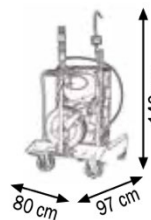

PPO PUMP KITS 3134656

Wheeled oil kit suitable for drums of 180-220 l

Composed by:

0400741	Air-operated oil pump ratio=5:1 28 l/min
1527181	4-wheels trolley
1527063	1SC 1/2" hose M-F 3,0 m length
1527050	Oil digital dispensing nozzle

OIL KIT 3134657

Wheeled oil kit suitable for drums of 180-220 l

Composed like Part Number 3134656 but with:

Part Number 0400738 Air-operated oil pump ratio= 3:1 30 l/min

PPO PUMP KIT 3134658

Wheeled oil kit suitable for drums of 180-220 l

Composed by:

0400741	Air-operated oil pump ratio=5:1 28 l/min
1527182	4-wheels trolley
1527063	1SC 1/2" hose M-F 3,0 m length
1527050	Oil digital dispensing nozzle

OIL KIT 3134659

Wheeled oil kit suitable for drums of 180-220 l

Composed like Part Number 3134658 but with:

Part Number 0400738 Air-operated oil pump ratio= 3:1 30 l/min

PPO PUMP KIT 3134660

Wheeled oil kit suitable for drums of 180-220 l

Composed by:

0400741	Air-operated oil pump ratio=5:1 28 l/min
1527182	4-wheels trolley
1527064	1SC 1/2" hose F-F 1,5 m length
1527056	Hose reel with 1SC 1/2" hose 10,0 m length
1527050	Oil digital dispensing nozzle

OIL KIT 3134661

Wheeled oil kit suitable for drums of 180-220 l

Composed like Part Number 3134660 but with:

Part Number 0400738 Air-operated oil pump ratio= 3:1 30 l/min