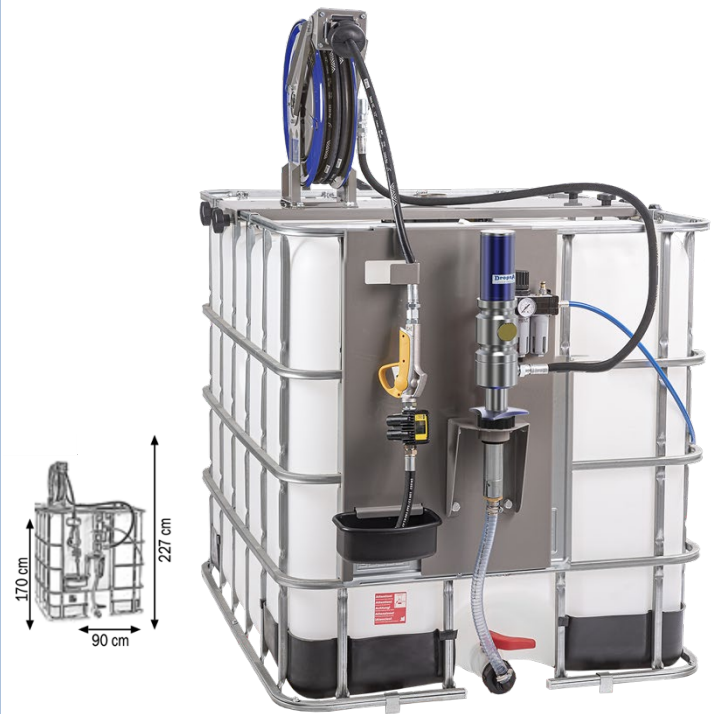

**PPO PUMP KITS 3134672**

Oil kit for IBC tank 1000 l with frontal pump

Composed by:

0400740	Air-operated oil pump ratio=5:1 28 l/min
1527154	Regulator with filter and air lubricator 1/4"
1527055	Frontal bracket for IBC tank
1527052	Wall-fixing bracket
1527179	Tank-fixing bracket
1527056	Fixed hose reel 1/2" 10,0 m length
1527060	Connections for IBC S60X6
1527061	R6 5/16" hose 1/4" M-F 2,0 m length
1527064	1SC 1/2" hose F-F 1,5 m length
1527068	Suction PVC spiral hose Ø 20 mm 0,5 m l
1527069	N. 2 stainless steel screw clamps 20-32 mm
1527050	Oil digital dispensing nozzle
1527071	Removable basin for drops collection

**OIL KIT 3134673**

Oil kit for IBC tank 1000 l with frontal pump

Composed like Part Number 3134672 but with:

Part Number 0400737 Air-operated oil pump ratio=3:1 30 l/min

**PPO PUMP KITS 3134675**

Oil kit for IBC tank 1000 l with frontal pump

Composed by:

0400740	Air-operated oil pump ratio=5:1 28 l/min
1527154	Regulator with filter and air lubricator 1/4"
1527055	Frontal bracket for IBC tank
1527052	Wall-fixing bracket
1527060	Connections for IBC S60X6
1527061	R6 5/16" hose 1/4" M-F 2,0 m length
1527063	1 SC 1/2" hose M-F 3,0 m length
1527068	Suction PVC spiral hose Ø 20 mm 0,5 m l
1527069	N. 2 stainless steel screw clamps 20-32 mm
1527050	Oil digital dispensing nozzle
1527071	Removable basin for drops collection

**OIL KIT 3134674**

Oil kit for IBC tank 1000 l with frontal pump

Composed like Part Number 3134675 but with:

Part Number 0400737 Air-operated oil pump ratio=3:1 30 l/min

**C2328PE WK 30/23**

DropsA products can be purchased at DropsA branches and authorised distributors. Go to [www.dropsa.com/contact](http://www.dropsa.com/contact) or write to [sales@dropsa.com](mailto:sales@dropsa.com)