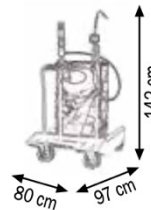

PPO PUMP KITS 3134656

Wheeled oil kit suitable for drums of 180-220 l

Composed by:

0400741	Air-operated oil pump ratio=5:1 28 l/min
1527181	4-wheels trolley
1527063	1SC 1/2" hose M-F 3,0 m length
1527050	Oil digital dispensing nozzle

OIL KIT 3134657

Wheeled oil kit suitable for drums of 180-220 l

Composed like Part Number 3134656 but with:

Part Number 0400738 Air-operated oil pump ratio= 3:1 30 l/min

PPO PUMP KIT 3134658

Wheeled oil kit suitable for drums of 180-220 l

Composed by:

0400741	Air-operated oil pump ratio=5:1 28 l/min
1527182	4-wheels trolley
1527063	1SC 1/2" hose M-F 3,0 m length
1527050	Oil digital dispensing nozzle

OIL KIT 3134659

Wheeled oil kit suitable for drums of 180-220 l

Composed like Part Number 3134658 but with:

Part Number 0400738 Air-operated oil pump ratio= 3:1 30 l/min

PPO PUMP KIT 3134660

Wheeled oil kit suitable for drums of 180-220 l

Composed by:

0400741	Air-operated oil pump ratio=5:1 28 l/min
1527182	4-wheels trolley
1527064	1SC 1/2" hose F-F 1,5 m length
1527056	Hose reel with 1SC 1/2" hose 10,0 m length
1527050	Oil digital dispensing nozzle

OIL KIT 3134661

Wheeled oil kit suitable for drums of 180-220 l

Composed like Part Number 3134660 but with:

Part Number 0400738 Air-operated oil pump ratio= 3:1 30 l/min