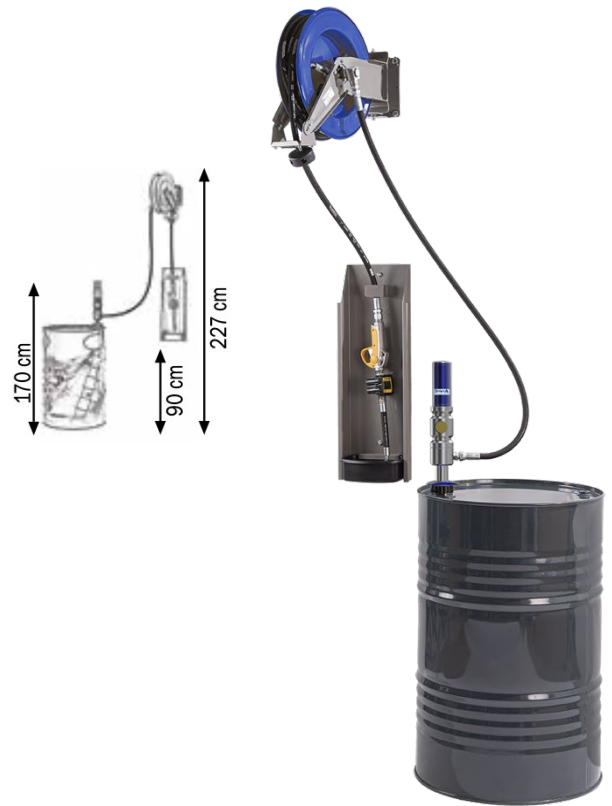

Composed like Part Number 3134658 but with:

Part Number 0400738 Air-operated oil pump ratio= 3:1 30 l/min

**PPO PUMP KIT 3134660**

Wheeled oil kit suitable for drums of 180-220 l

Composed by:

0400741	Air-operated oil pump ratio=5:1 28 l/min
1527182	4-wheels trolley
1527064	1SC 1/2" hose F-F 1,5 m length
1527056	Hose reel with 1SC 1/2" hose 10,0 m length
1527050	Oil digital dispensing nozzle

Composed by:

0400738	Air-operated oil pump ratio=3:1 30 l/min
1527059	Swivelling closed hose reel with 1SC 1/2" hose 10,0 m l
1527064	1SC 1/2" hose F-F 1,5 m length
1527050	Oil digital dispensing nozzle
1527178	Support for drops collection

**OIL KIT 3134663**

Wall-fixing oil kit for drums of 180–220 l

Composed like Part Number 3134665 but with:

Part Number 0400741 Air-operated oil pump ratio=5:1 28 l/min

**PPO PUMP KITS 3134666**

Wall-fixing HIGH DELIVERY oil kit for drums of 180–220 l and tanks of 700-1000 l

Composed by:

0400733	Air-operated oil pump ratio=3:1 40 l/min
1527052	Wall-fixing bracket
1527054	Ø 42 mm suction tube 1250 mm length
1527051	Ø 42 mm threaded ring
1527067	Flexible hose Ø 25 2,0 m length
1527070	N.2 stainless steel screw clamps 32-35 mm
1527186	Swiveling hose reel with 1SC 3/4" hose 15,0 m l
1527066	1SC 3/4" hose F90° - F 0,8 m length
1527177	High delivery oil digital dispensing nozzle
1527178	Support for drops collection