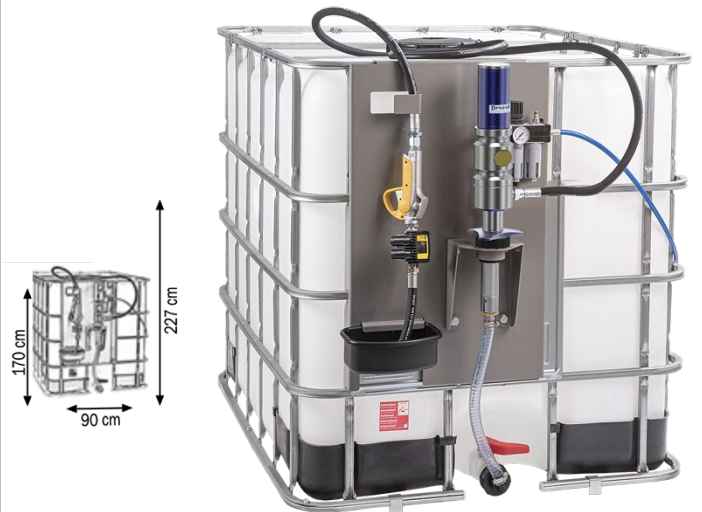

**PPO PUMP KITS 3134672**

Oil kit for IBC tank 1000 l with frontal pump

Composed by:

0400740	Air-operated oil pump ratio=5:1 28 l/min
1527154	Regulator with filter and air lubricator 1/4"
1527055	Frontal bracket for IBC tank
1527052	Wall-fixing bracket
1527179	Tank-fixing bracket
1527056	Fixed hose reel 1/2" 10,0 m length
1527060	Connections for IBC S60X6
1527061	R6 5/16" hose 1/4" M-F 2,0 m length
1527064	1SC 1/2" hose F-F 1,5 m length
1527068	Suction PVC spiral hose Ø 20 mm 0,5 m l
1527069	N. 2 stainless steel screw clamps 20-32 mm
1527050	Oil digital dispensing nozzle
1527071	Removable basin for drops collection

**OIL KIT 3134673**

Oil kit for IBC tank 1000 l with frontal pump

Composed like Part Number 3134672 but with:

Part Number 0400737 Air-operated oil pump ratio=3:1 30 l/min

**PPO PUMP KITS 3134675**

Oil kit for IBC tank 1000 l with frontal pump

Composed by:

0400740	Air-operated oil pump ratio=5:1 28 l/min
1527154	Regulator with filter and air lubricator 1/4"
1527055	Frontal bracket for IBC tank
1527052	Wall-fixing bracket
1527060	Connections for IBC S60X6
1527061	R6 5/16" hose 1/4" M-F 2,0 m length
1527063	1 SC 1/2" hose M-F 3,0 m length
1527068	Suction PVC spiral hose Ø 20 mm 0,5 m l
1527069	N. 2 stainless steel screw clamps 20-32 mm
1527050	Oil digital dispensing nozzle
1527071	Removable basin for drops collection

**OIL KIT 3134674**

Oil kit for IBC tank 1000 l with frontal pump

Composed like Part Number 3134675 but with:

Part Number 0400737 Air-operated oil pump ratio=3:1 30 l/min

**C2328PE WK 30/23**

DropsA products can be purchased at DropsA branches and authorised distributors. Go to [www.dropsa.com/contact](http://www.dropsa.com/contact) or write to [sales@dropsa.com](mailto:sales@dropsa.com)